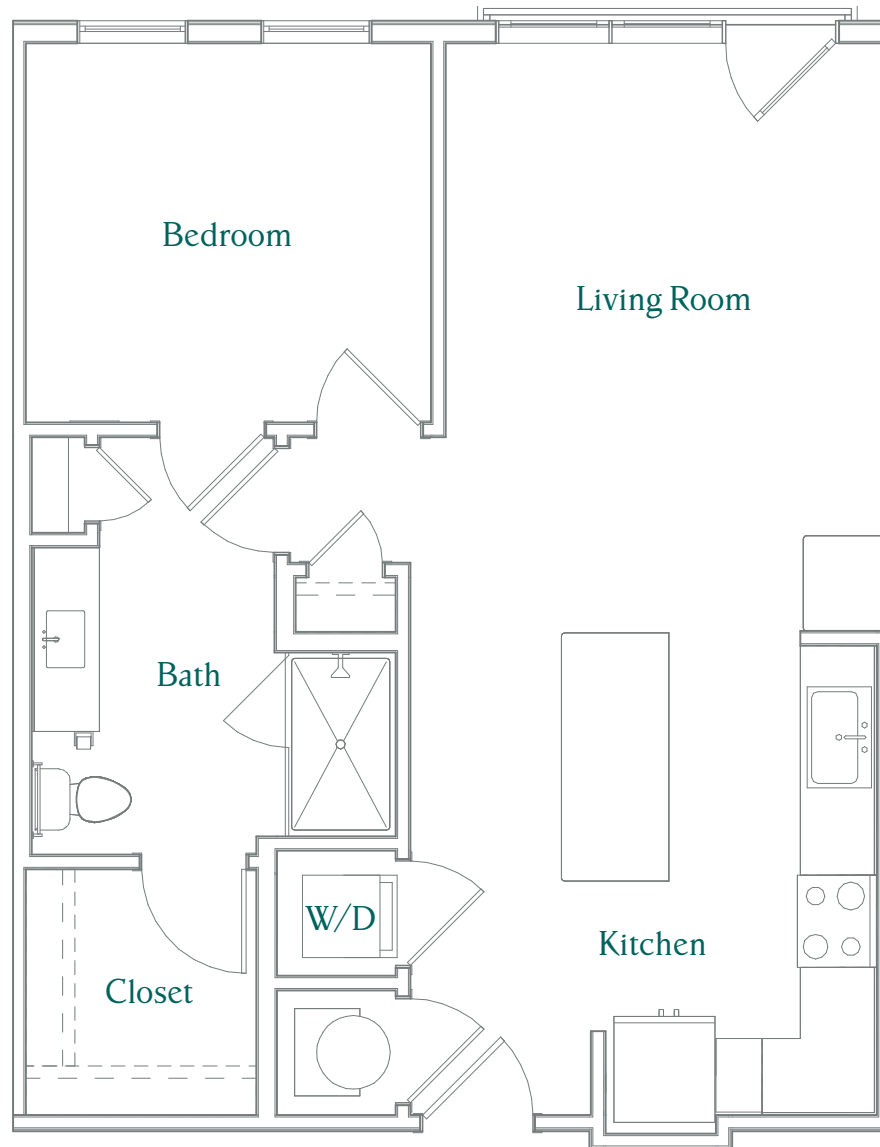

# VINE

NORTH HILLS APARTMENTS

LOBLOLLY  
722 SF  
1 BED | 1 BATH

500 St. Albans Dr.  
Raleigh, NC 27609  
vineraleigh.com

Information is believed to be accurate, but not warranted. Specifications, pricing and availability are subject to change without notice. See agent for details. Artist's renderings and floorplans are approximate only and are not meant to be exact depictions of the unit. Drawings are not to scale. Your selected floorplan may vary from this illustration due to design configuration and architectural styling. Not all features are available in every apartment. All square footages are approximate.