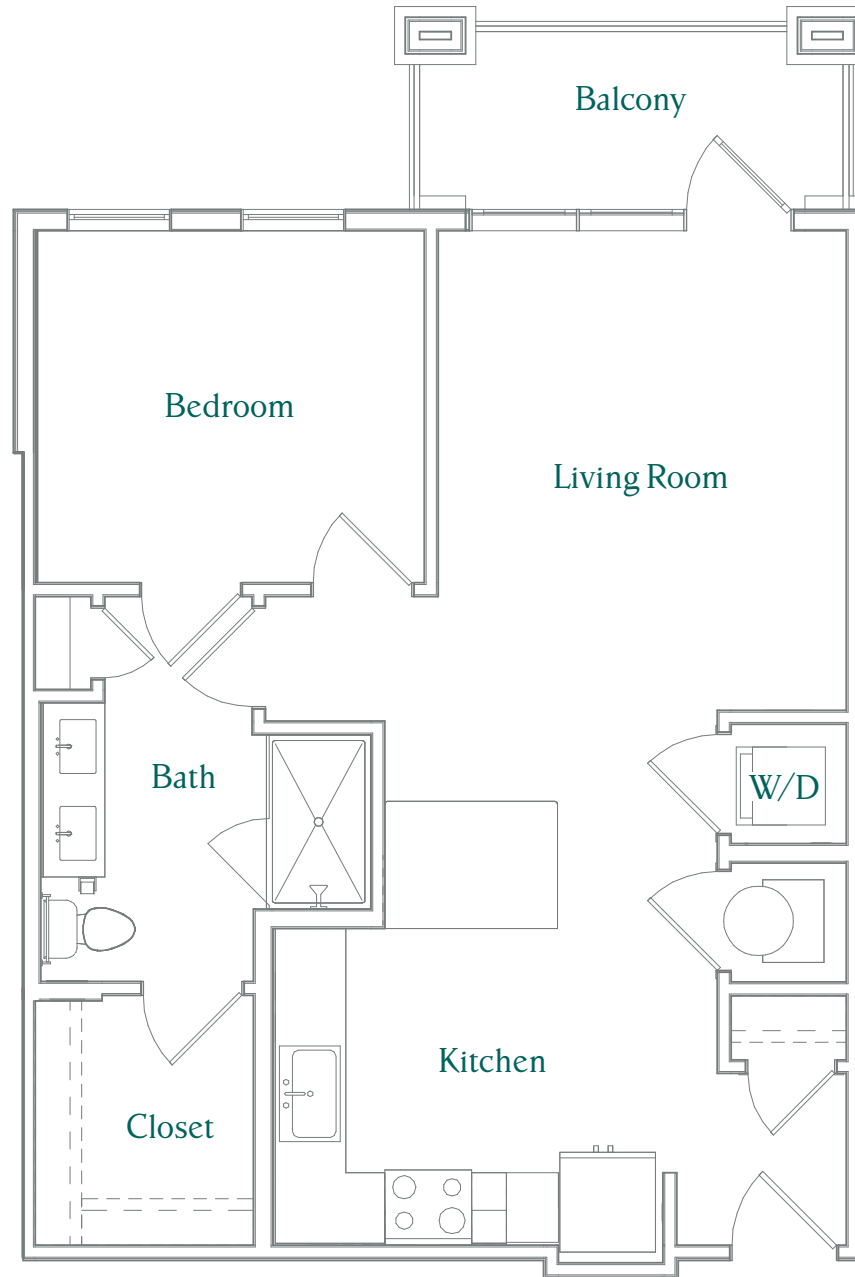

# VINE

NORTH HILLS APARTMENTS

SWEETGUM  
722 SF  
1 BED | 1 BATH

500 St. Albans Dr.  
Raleigh, NC 27609  
vineraleigh.com

Information is believed to be accurate, but not warranted. Specifications, pricing and availability are subject to change without notice. See agent for details. Artist's renderings and floorplans are approximate only and are not meant to be exact depictions of the unit. Drawings are not to scale. Your selected floorplan may vary from this illustration due to design configuration and architectural styling. Not all features are available in every apartment. All square footages are approximate.