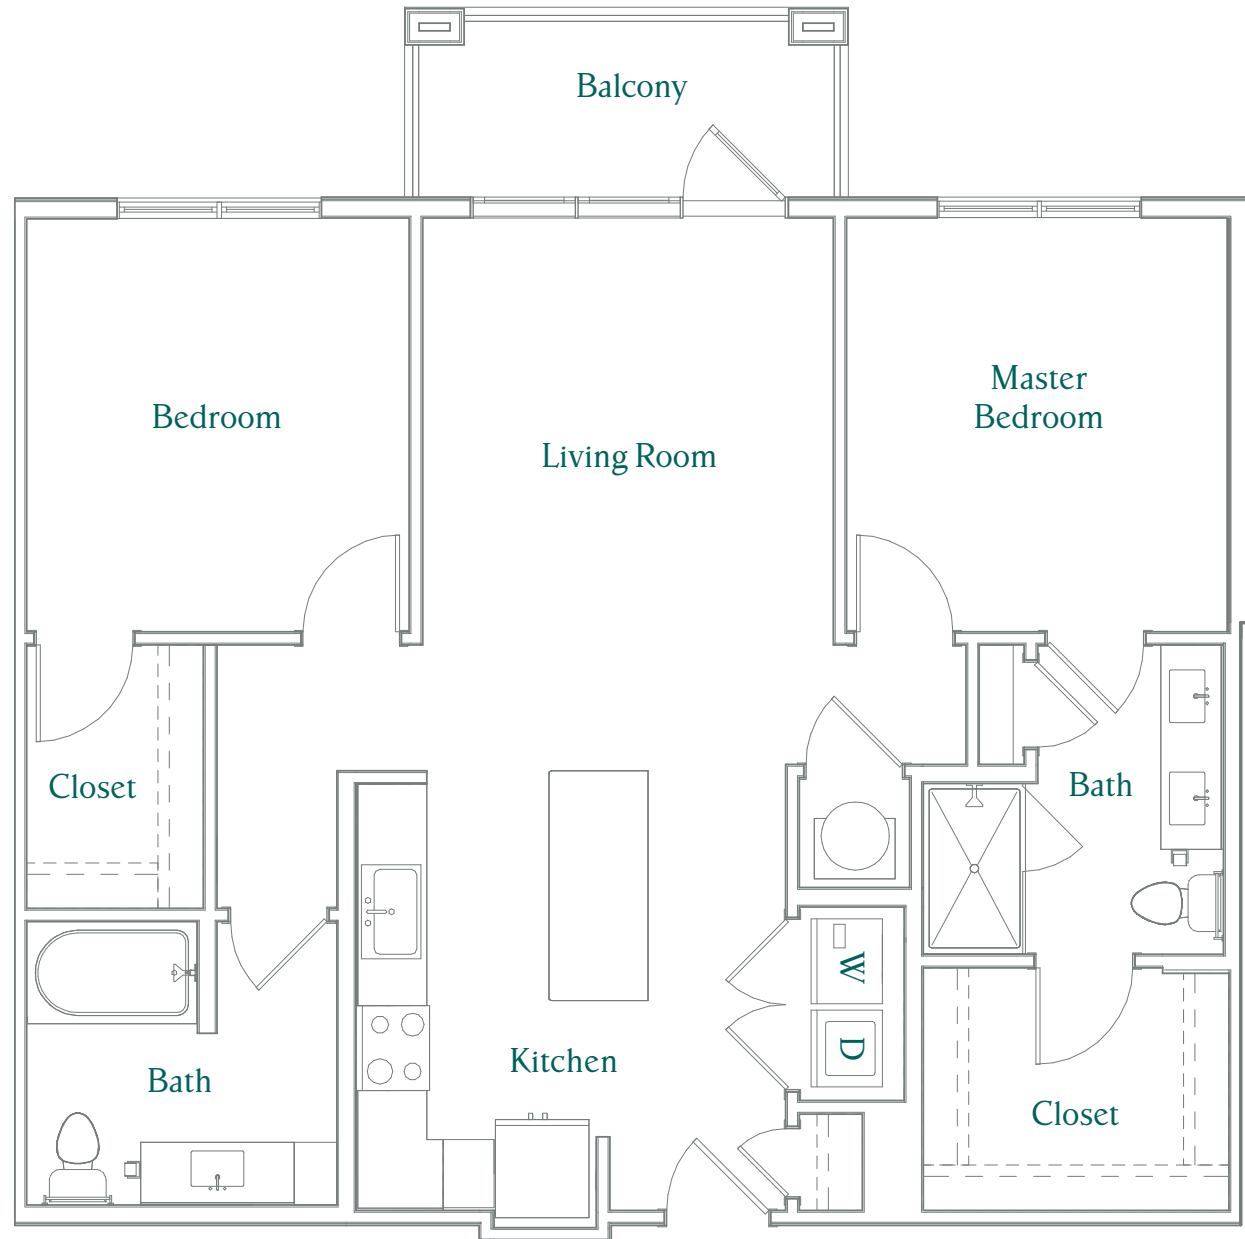

VINE

NORTH HILLS APARTMENTS

CHERRY BLOSSOM
1,082 SF
2 BED | 2 BATH

500 St. Albans Dr.
Raleigh, NC 27609
vineraleigh.com

Information is believed to be accurate, but not warranted. Specifications, pricing and availability are subject to change without notice. See agent for details. Artist's renderings and floorplans are approximate only and are not meant to be exact depictions of the unit. Drawings are not to scale. Your selected floorplan may vary from this illustration due to design configuration and architectural styling. Not all features are available in every apartment. All square footages are approximate.