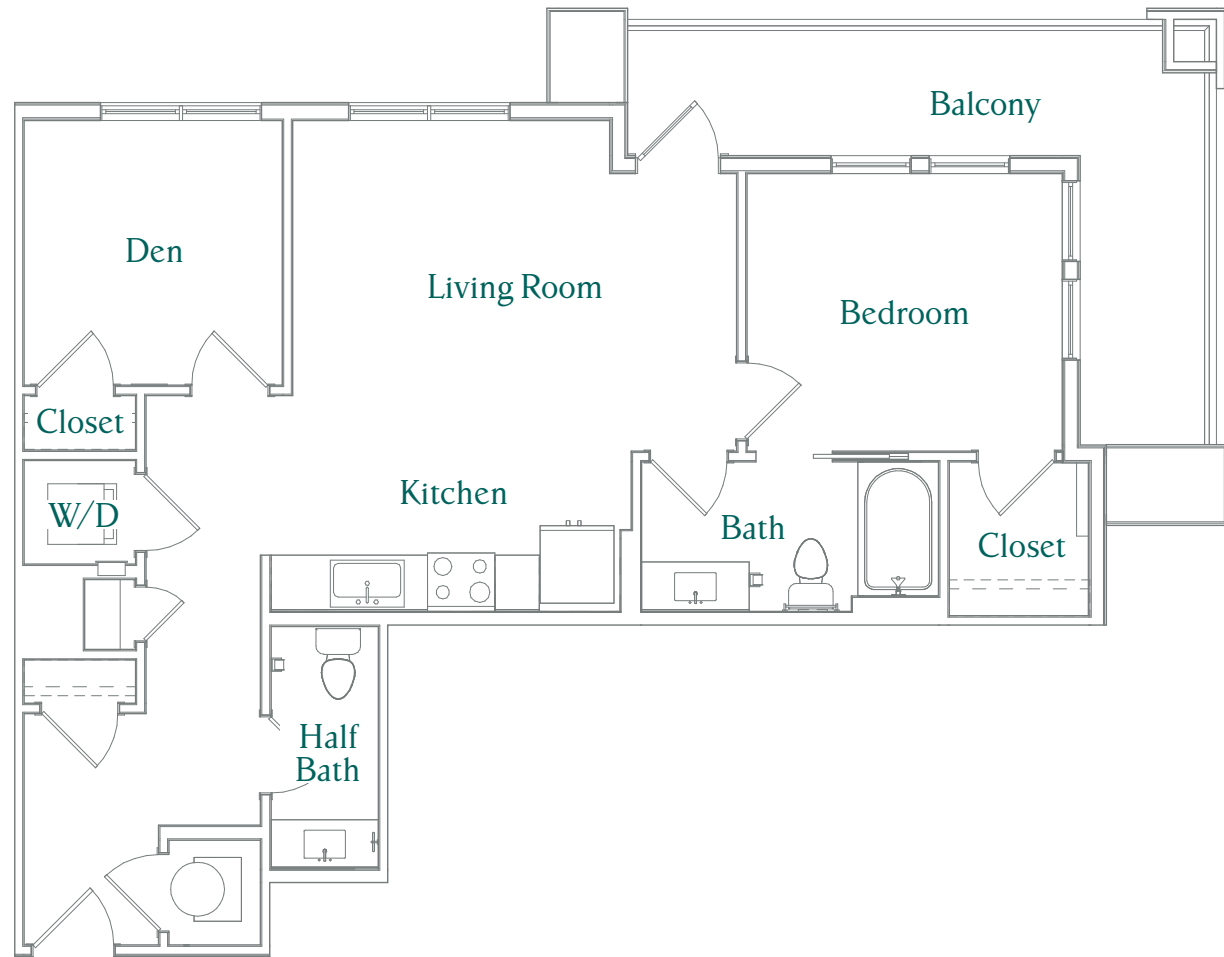

# VINE

NORTH HILLS APARTMENTS

RED MAPLE  
895 SF  
1 BED + DEN  
1.5 BATH

500 St. Albans Dr.  
Raleigh, NC 27609  
vineraleigh.com

Information is believed to be accurate, but not warranted. Specifications, pricing and availability are subject to change without notice. See agent for details. Artist's renderings and floorplans are approximate only and are not meant to be exact depictions of the unit. Drawings are not to scale. Your selected floorplan may vary from this illustration due to design configuration and architectural styling. Not all features are available in every apartment. All square footages are approximate.