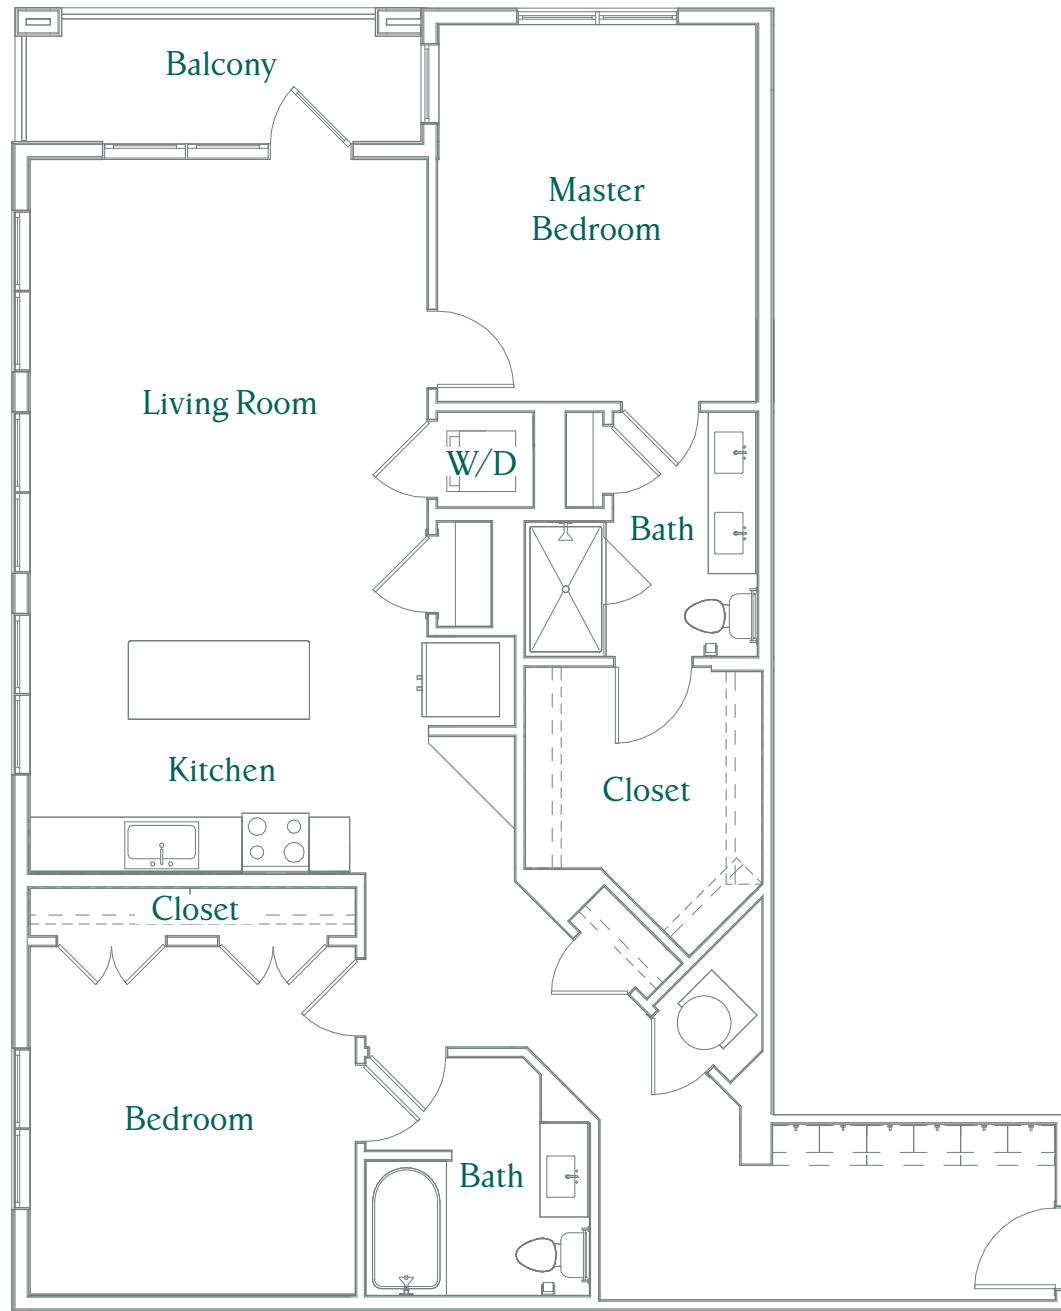

# VINE

NORTH HILLS APARTMENTS

WHITE ASH  
1,361 SF  
2 BED | 2 BATH

500 St. Albans Dr.  
Raleigh, NC 27609  
vineraleigh.com

Information is believed to be accurate, but not warranted. Specifications, pricing and availability are subject to change without notice. See agent for details. Artist's renderings and floorplans are approximate only and are not meant to be exact depictions of the unit. Drawings are not to scale. Your selected floorplan may vary from this illustration due to design configuration and architectural styling. Not all features are available in every apartment. All square footages are approximate.