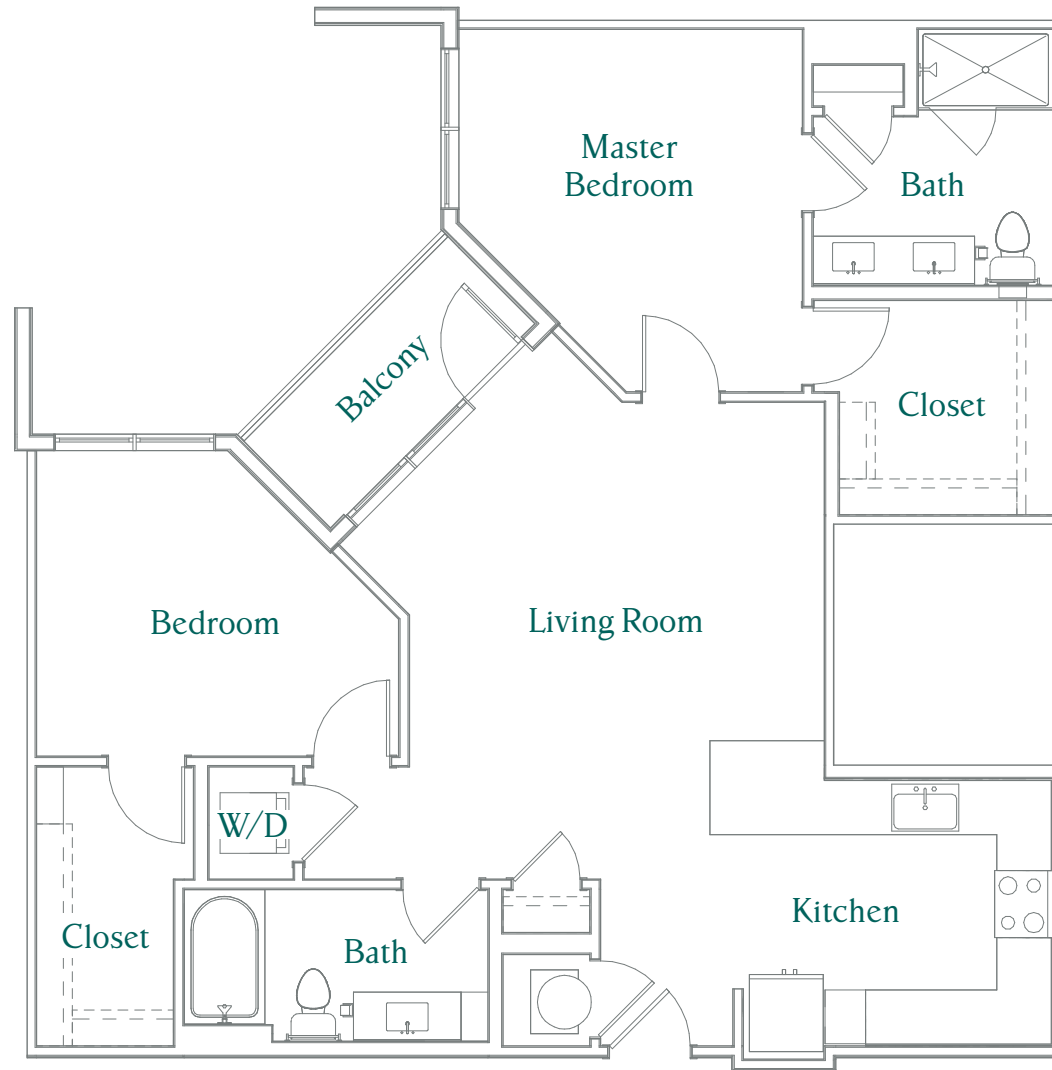

VINE

NORTH HILLS APARTMENTS

AMERICAN BEECH
1,143 SF
2 BED | 2 BATH

500 St. Albans Dr.
Raleigh, NC 27609
vineraleigh.com

Information is believed to be accurate, but not warranted. Specifications, pricing and availability are subject to change without notice. See agent for details. Artist's renderings and floorplans are approximate only and are not meant to be exact depictions of the unit. Drawings are not to scale. Your selected floorplan may vary from this illustration due to design configuration and architectural styling. Not all features are available in every apartment. All square footages are approximate.