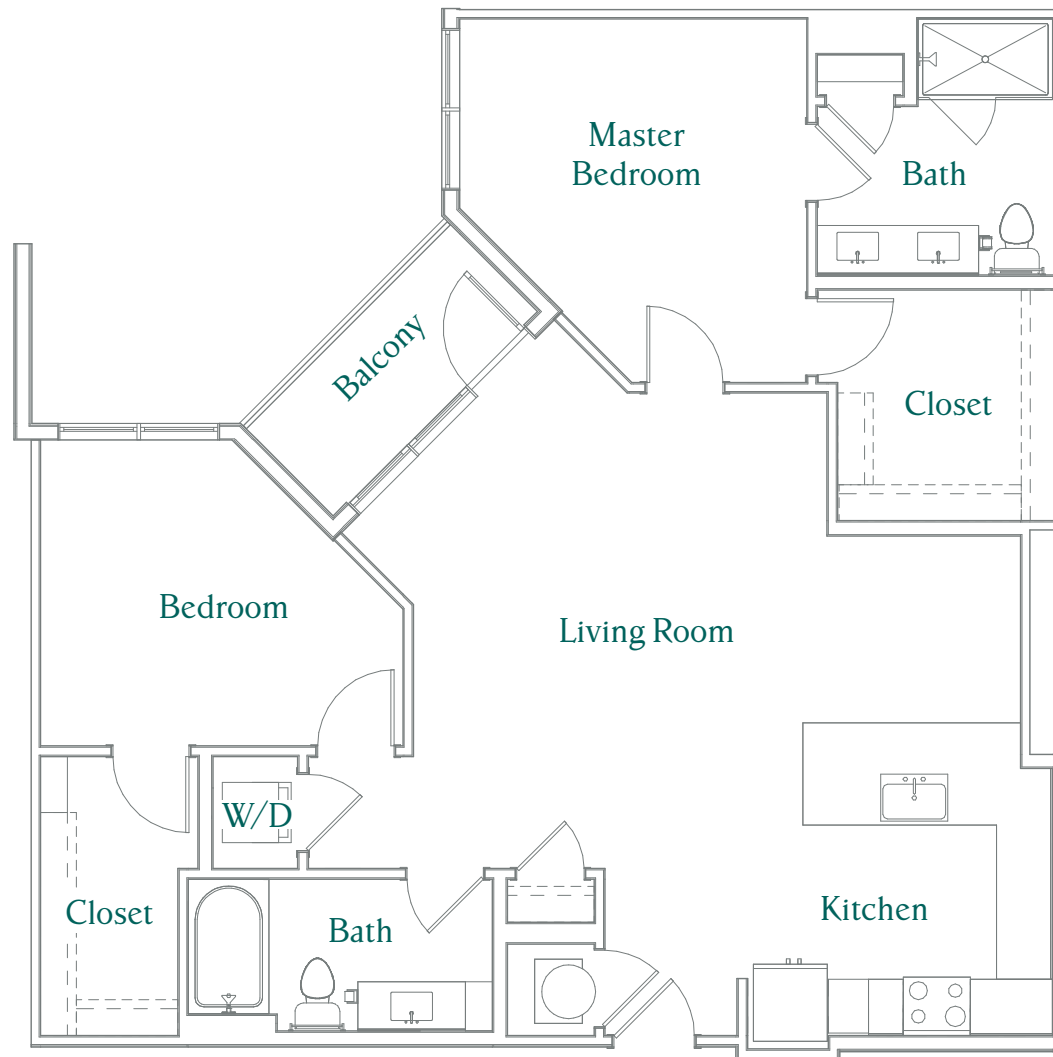

VINE

NORTH HILLS APARTMENTS

BRADFORD PEAR
1,207 SF
2 BED | 2 BATH

500 St. Albans Dr.
Raleigh, NC 27609
vineraleigh.com

Information is believed to be accurate, but not warranted. Specifications, pricing and availability are subject to change without notice. See agent for details. Artist's renderings and floorplans are approximate only and are not meant to be exact depictions of the unit. Drawings are not to scale. Your selected floorplan may vary from this illustration due to design configuration and architectural styling. Not all features are available in every apartment. All square footages are approximate.