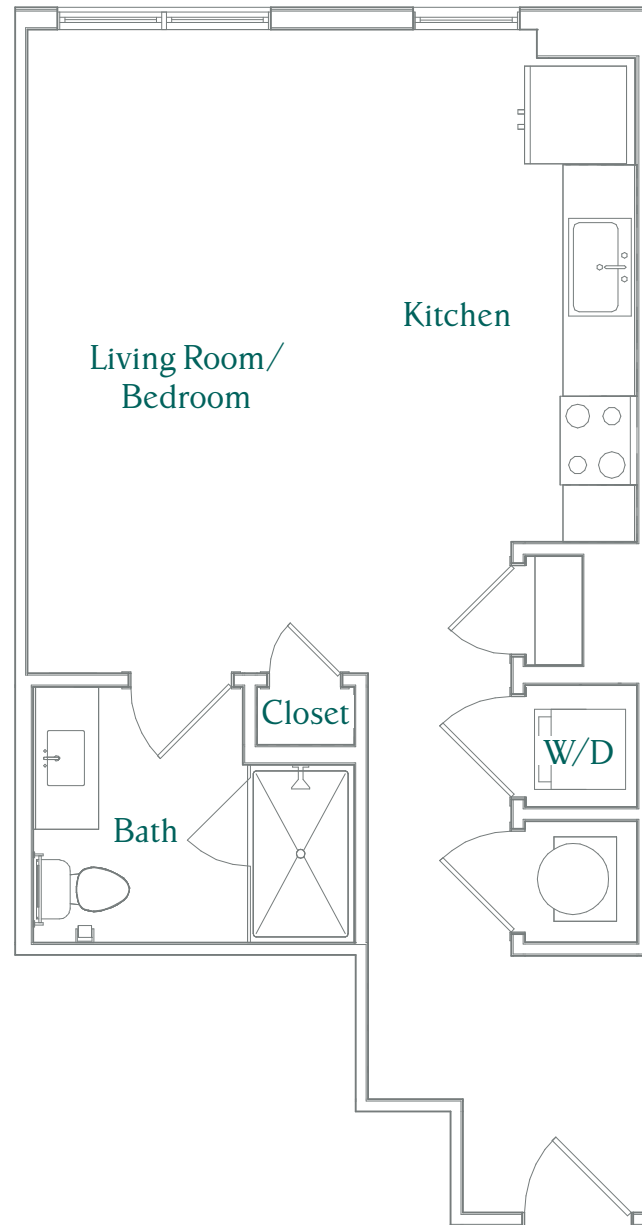

# VINE

NORTH HILLS APARTMENTS

HOLLY  
533 SF  
STUDIO | 1 BATH

500 St. Albans Dr.  
Raleigh, NC 27609  
vineraleigh.com

Information is believed to be accurate, but not warranted. Specifications, pricing and availability are subject to change without notice. See agent for details. Artist's renderings and floorplans are approximate only and are not meant to be exact depictions of the unit. Drawings are not to scale. Your selected floorplan may vary from this illustration due to design configuration and architectural styling. Not all features are available in every apartment. All square footages are approximate.